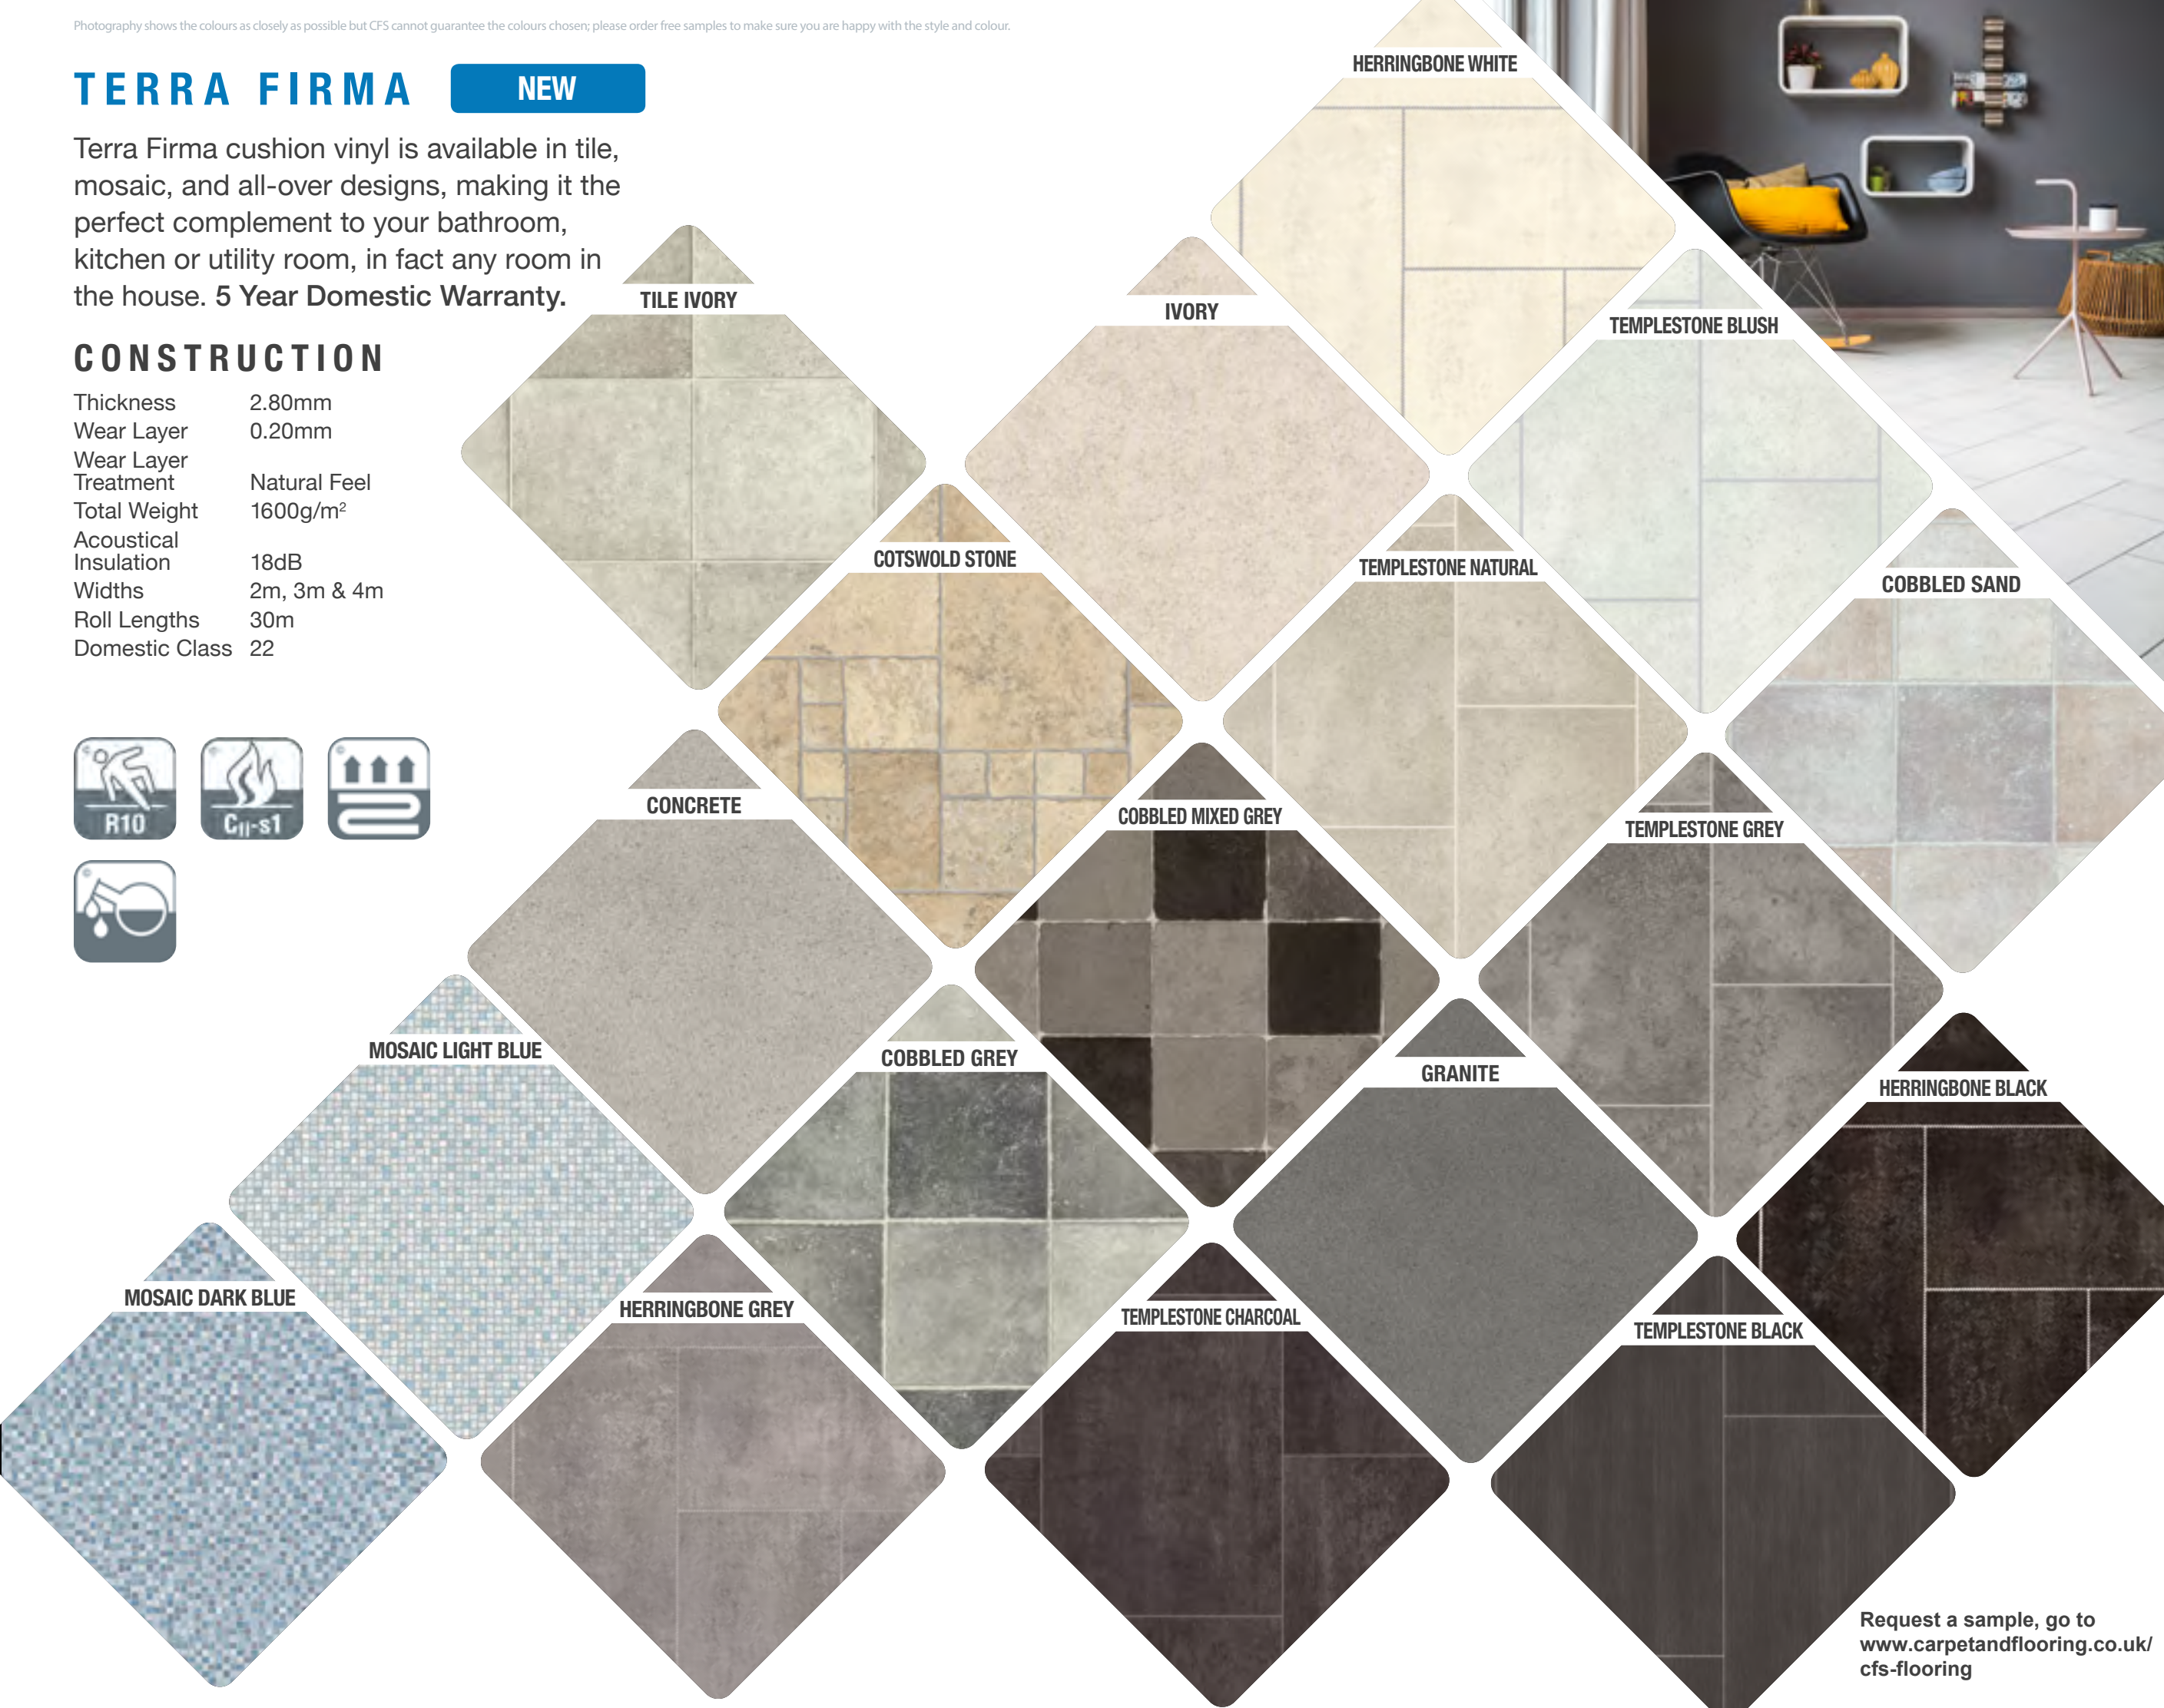

TERRA FIRMA

NEW

Terra Firma cushion vinyl is available in tile, mosaic, and all-over designs, making it the perfect complement to your bathroom, kitchen or utility room, in fact any room in the house. **5 Year Domestic Warranty.**

CONSTRUCTION

Thickness	2.80mm
Wear Layer	0.20mm
Wear Layer Treatment	Natural Feel
Total Weight	1600g/m²
Acoustical Insulation	18dB
Widths	2m, 3m & 4m
Roll Lengths	30m
Domestic Class	22

HERRINGBONE WHITE

TILE IVORY

IVORY

TEMPLESTONE BLUSH

COTSWOLD STONE

TEMPLESTONE NATURAL

COBBLED SAND

CONCRETE

COBBLED MIXED GREY

TEMPLESTONE GREY

MOSAIC LIGHT BLUE

COBBLED GREY

GRANITE

HERRINGBONE BLACK

MOSAIC DARK BLUE

HERRINGBONE GREY

TEMPLESTONE CHARCOAL

TEMPLESTONE BLACK

Request a sample, go to www.carpetandflooring.co.uk/cfs-flooring